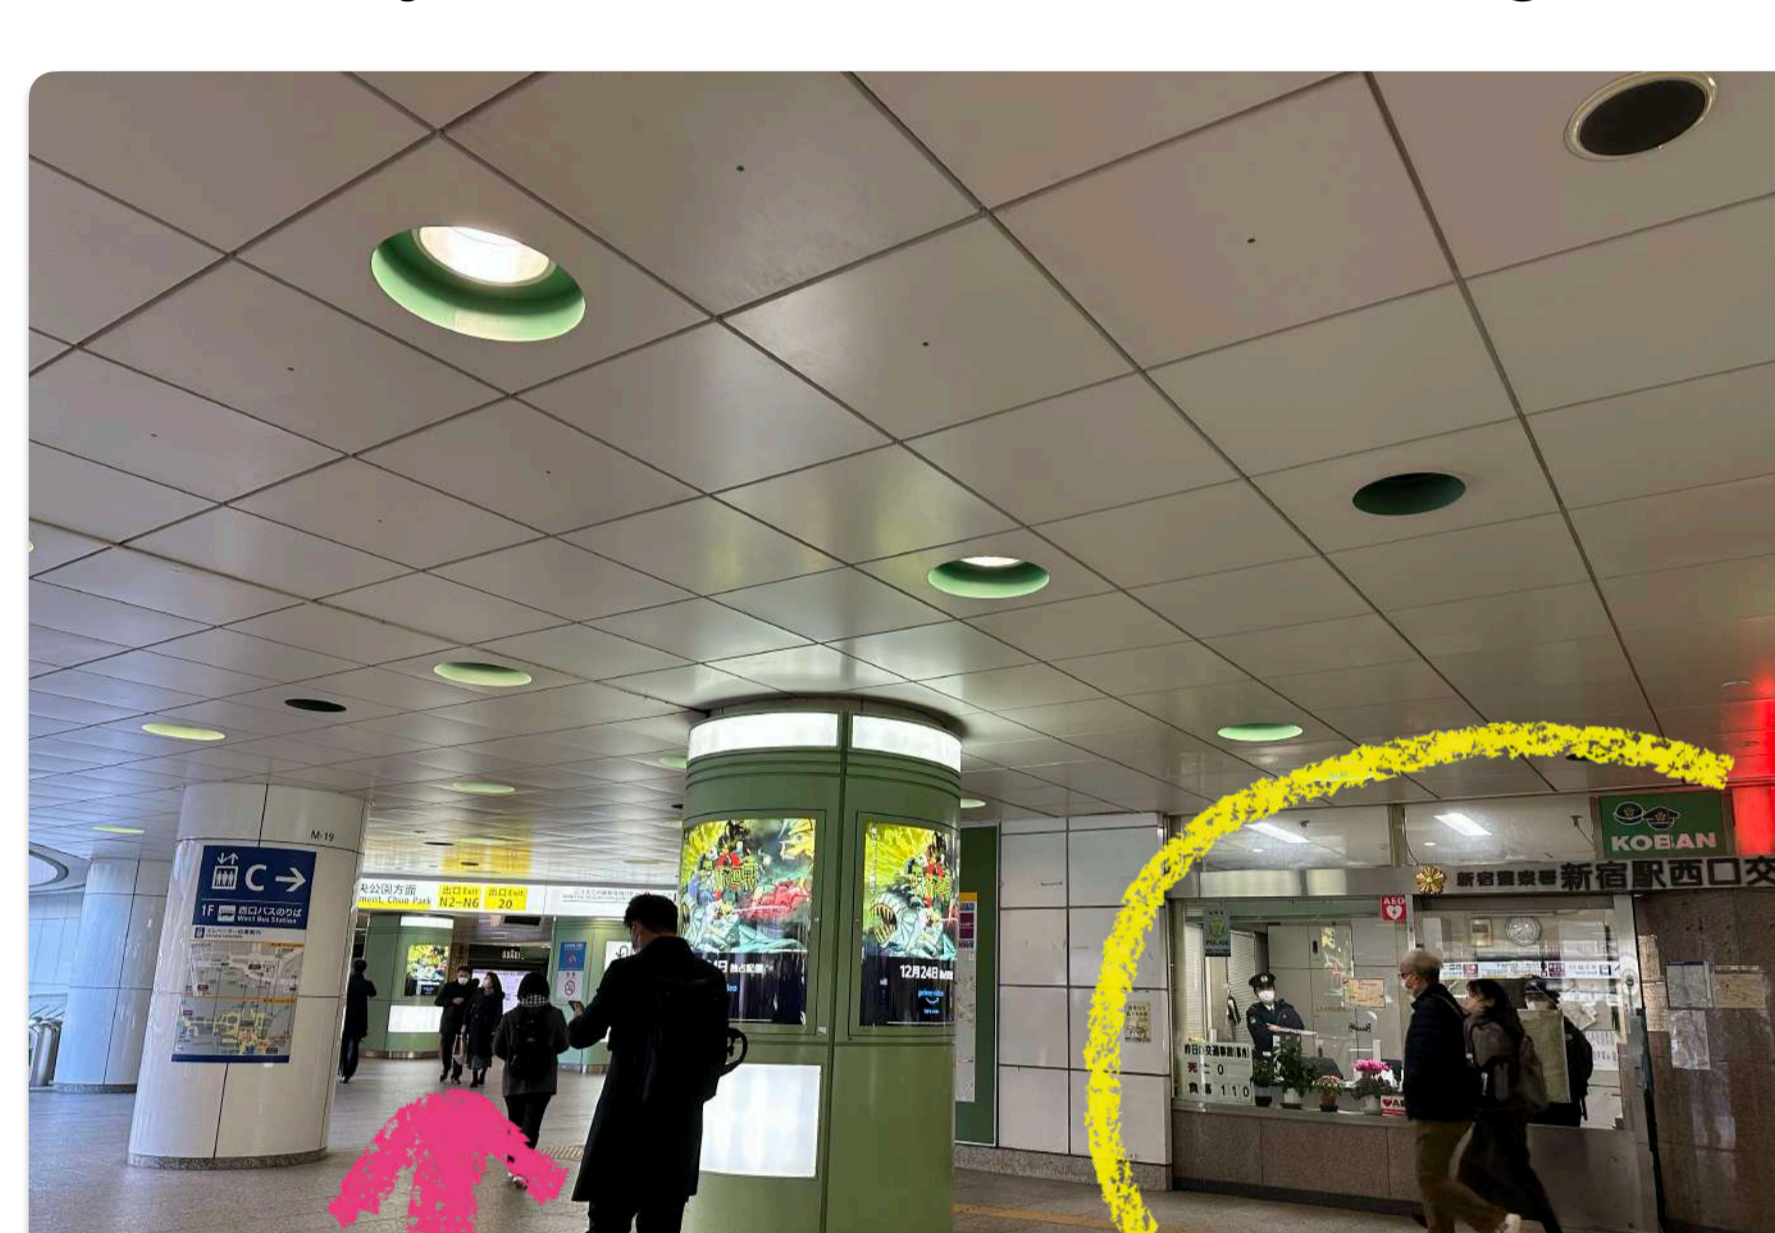

# 由JR新宿站西口 From JR Shinjuku West Gate

新宿站西口 Shinjuku Station West Gate

出閘後轉左直走  
After pass through the gate, turn left and go straight

繼續直走 Just keep on go straight

當你看到的士站的時候向右走  
When you see the taxi stand, walk to the right

看到警察局(交番)在你的右邊，向右走  
You will find the police station (KOBAN) on your right , keep on walk to the right

當你看到出口20指示牌，向前走  
When you see the sign of EXIT 20, go forward

看到第2個出口20指示牌後，直走到尾  
When you see the 2nd sign of EXIT 20, go straight till the end

轉右直走到尾  
Turn right walk till the end

當你看到出口20 新宿L Tower 走兩層樓梯上地面  
When you see the EXIT 20 Shinjuku L-Tower, up 2 stairs to the ground floor

當你看到三井住友銀行的標誌，就是集合地點了！  
When you see this sign, is already the MEETING place!