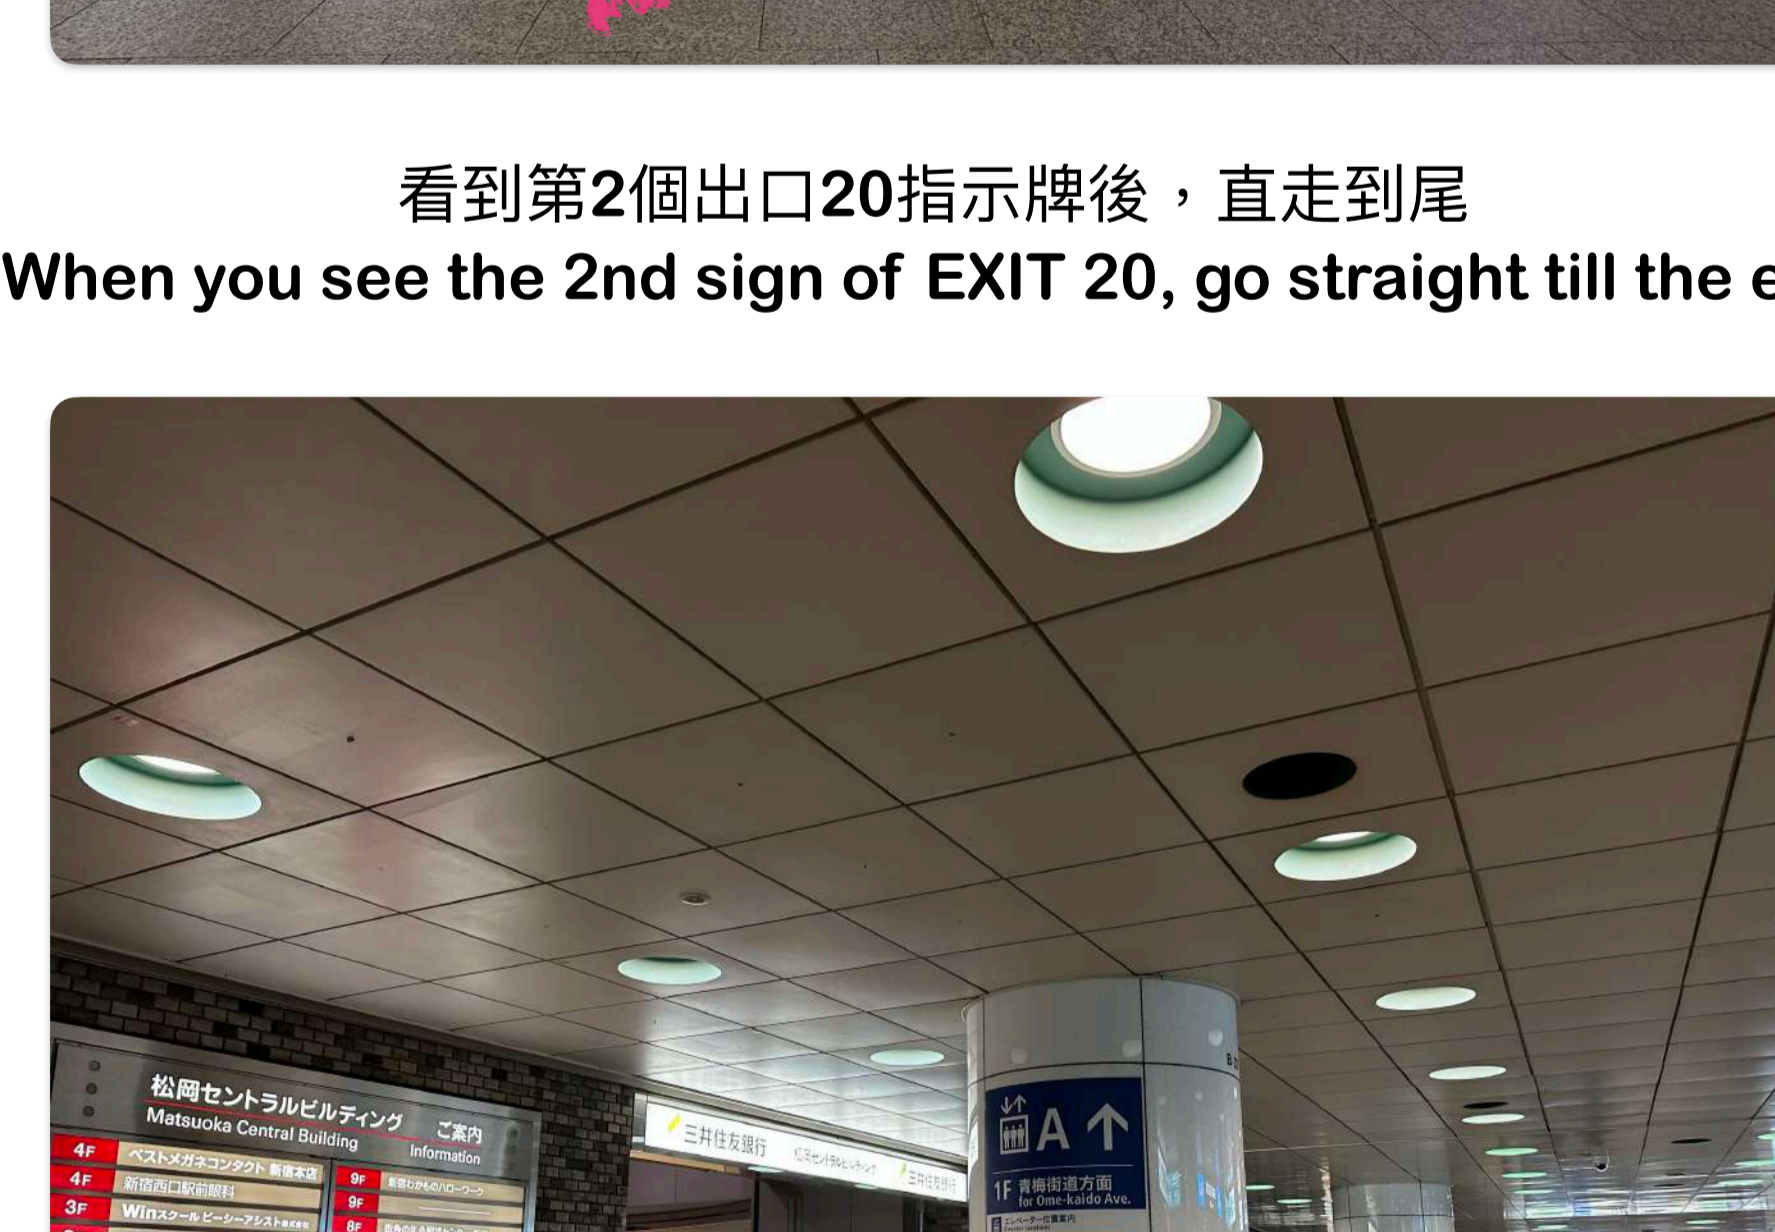

# 由JR新宿站西口 From JR Shinjuku West Gate

新宿站西口 Shinjuku Station West Gate

出閘後轉左直走  
After pass through the gate, turn left and go straight

繼續直走 Just keep on go straight

當你看到的士站的時候向右走  
When you see the taxi stand, walk to the right

看到警察局(交番)在你的右邊，向右走  
You will find the police station (KOBAN) on your right , keep on walk to the right

當你看到出口20指示牌，向前走  
When you see the sign of EXIT 20, go forward

看到第2個出口20指示牌後，直走到尾  
When you see the 2nd sign of EXIT 20, go straight till the end

轉右直走到尾  
Turn right walk till the end

當你看到出口20 新宿L Tower 走兩層樓梯上地面  
When you see the EXIT 20 Shinjuku L-Tower, up 2 stairs to the ground floor

當你看到三井住友銀行的標誌，就是集合地點了！  
When you see this sign, is already the MEETING place!