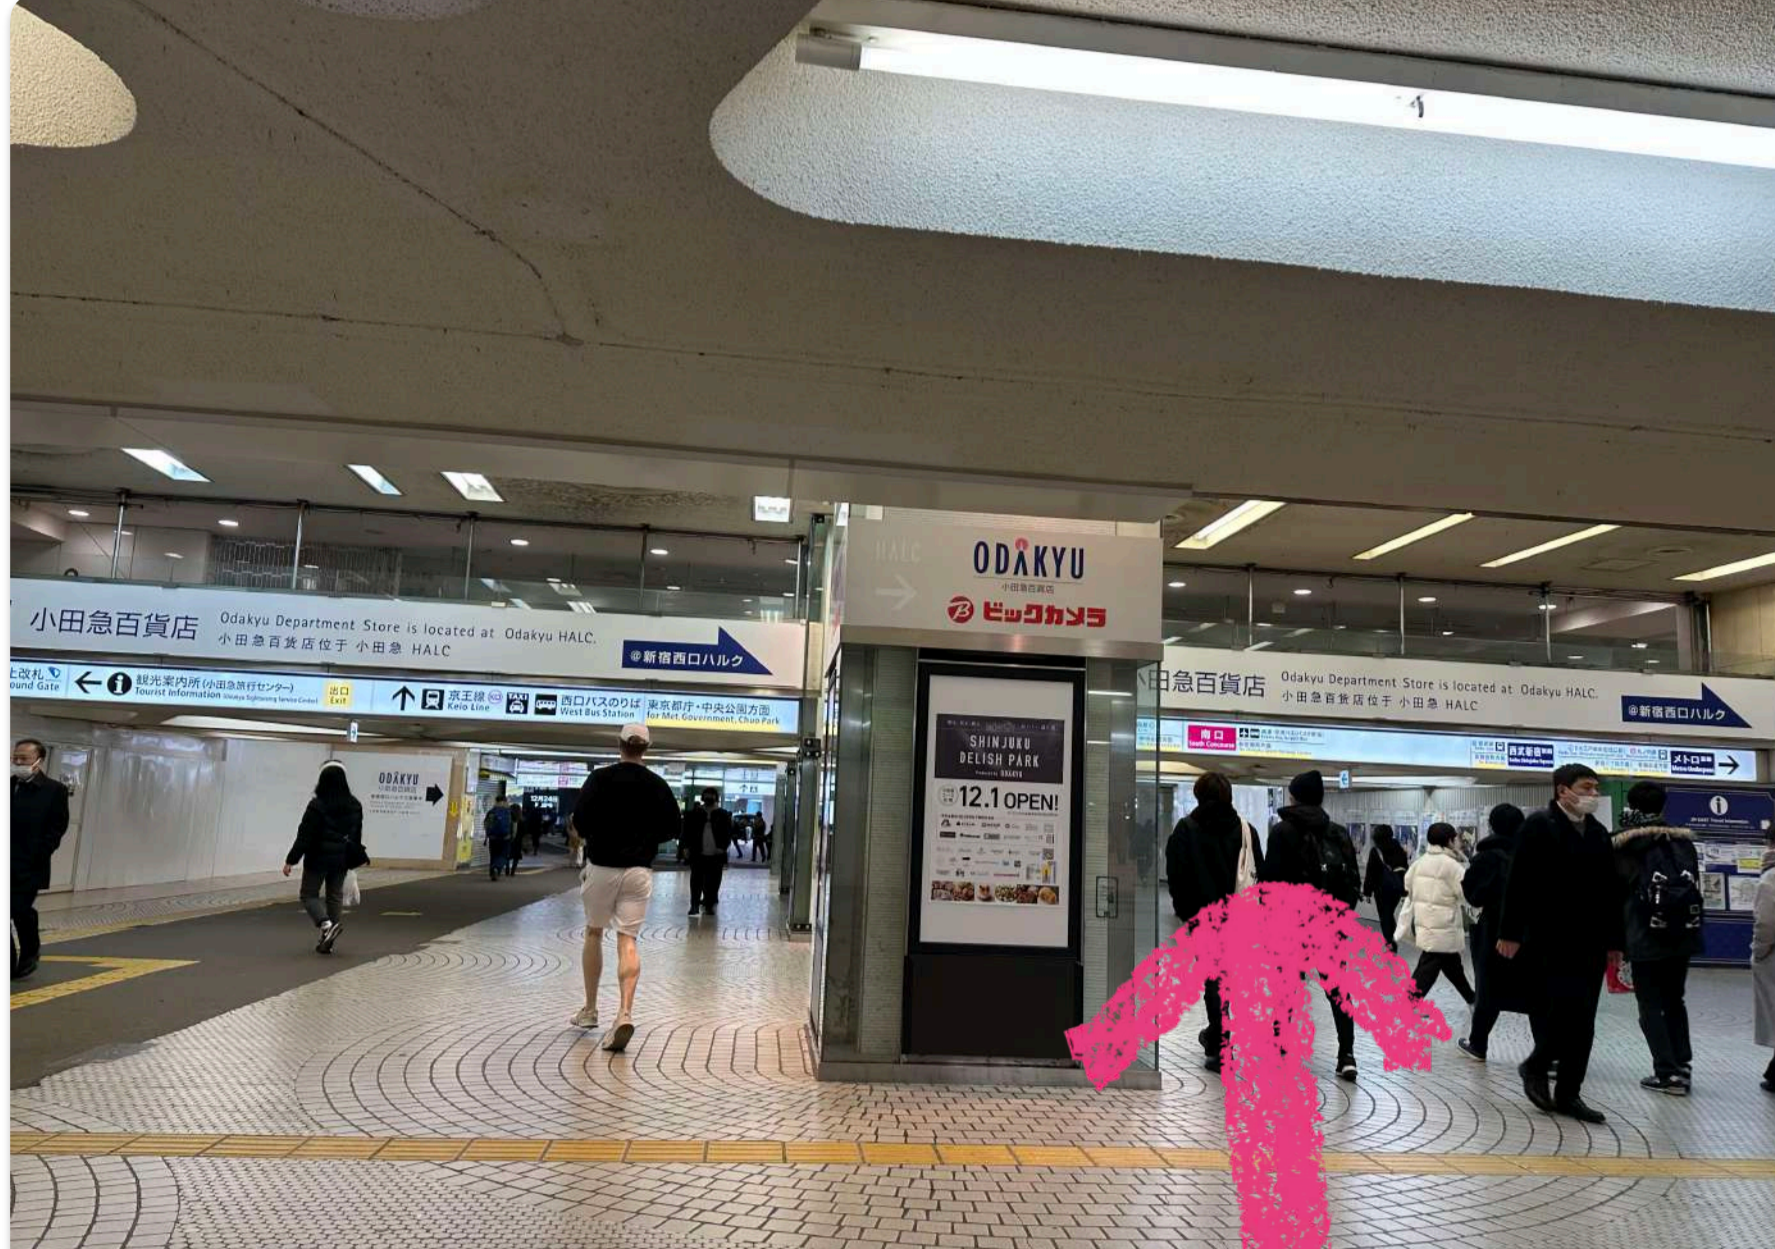

# 由JR新宿站西口 From JR Shinjuku West Gate

新宿站西口 Shinjuku Station West Gate

出閘後轉左直走  
After pass through the gate, turn left and go straight

繼續直走 Just keep on go straight

當你看到的士站的時候向右走  
When you see the taxi stand, walk to the right

看到警察局(交番)在你的右邊，向右走  
You will find the police station (KOBAN) on your right , keep on walk to the right

當你看到出口20指示牌，向前走  
When you see the sign of EXIT 20, go forward

看到第2個出口20指示牌後，直走到尾  
When you see the 2nd sign of EXIT 20, go straight till the end

轉右直走到尾  
Turn right walk till the end

當你看到出口20 新宿L Tower 走兩層樓梯上地面  
When you see the EXIT 20 Shinjuku L-Tower, up 2 stairs to the ground floor

當你看到三井住友銀行的標誌，就是集合地點了！  
When you see this sign, is already the MEETING place!