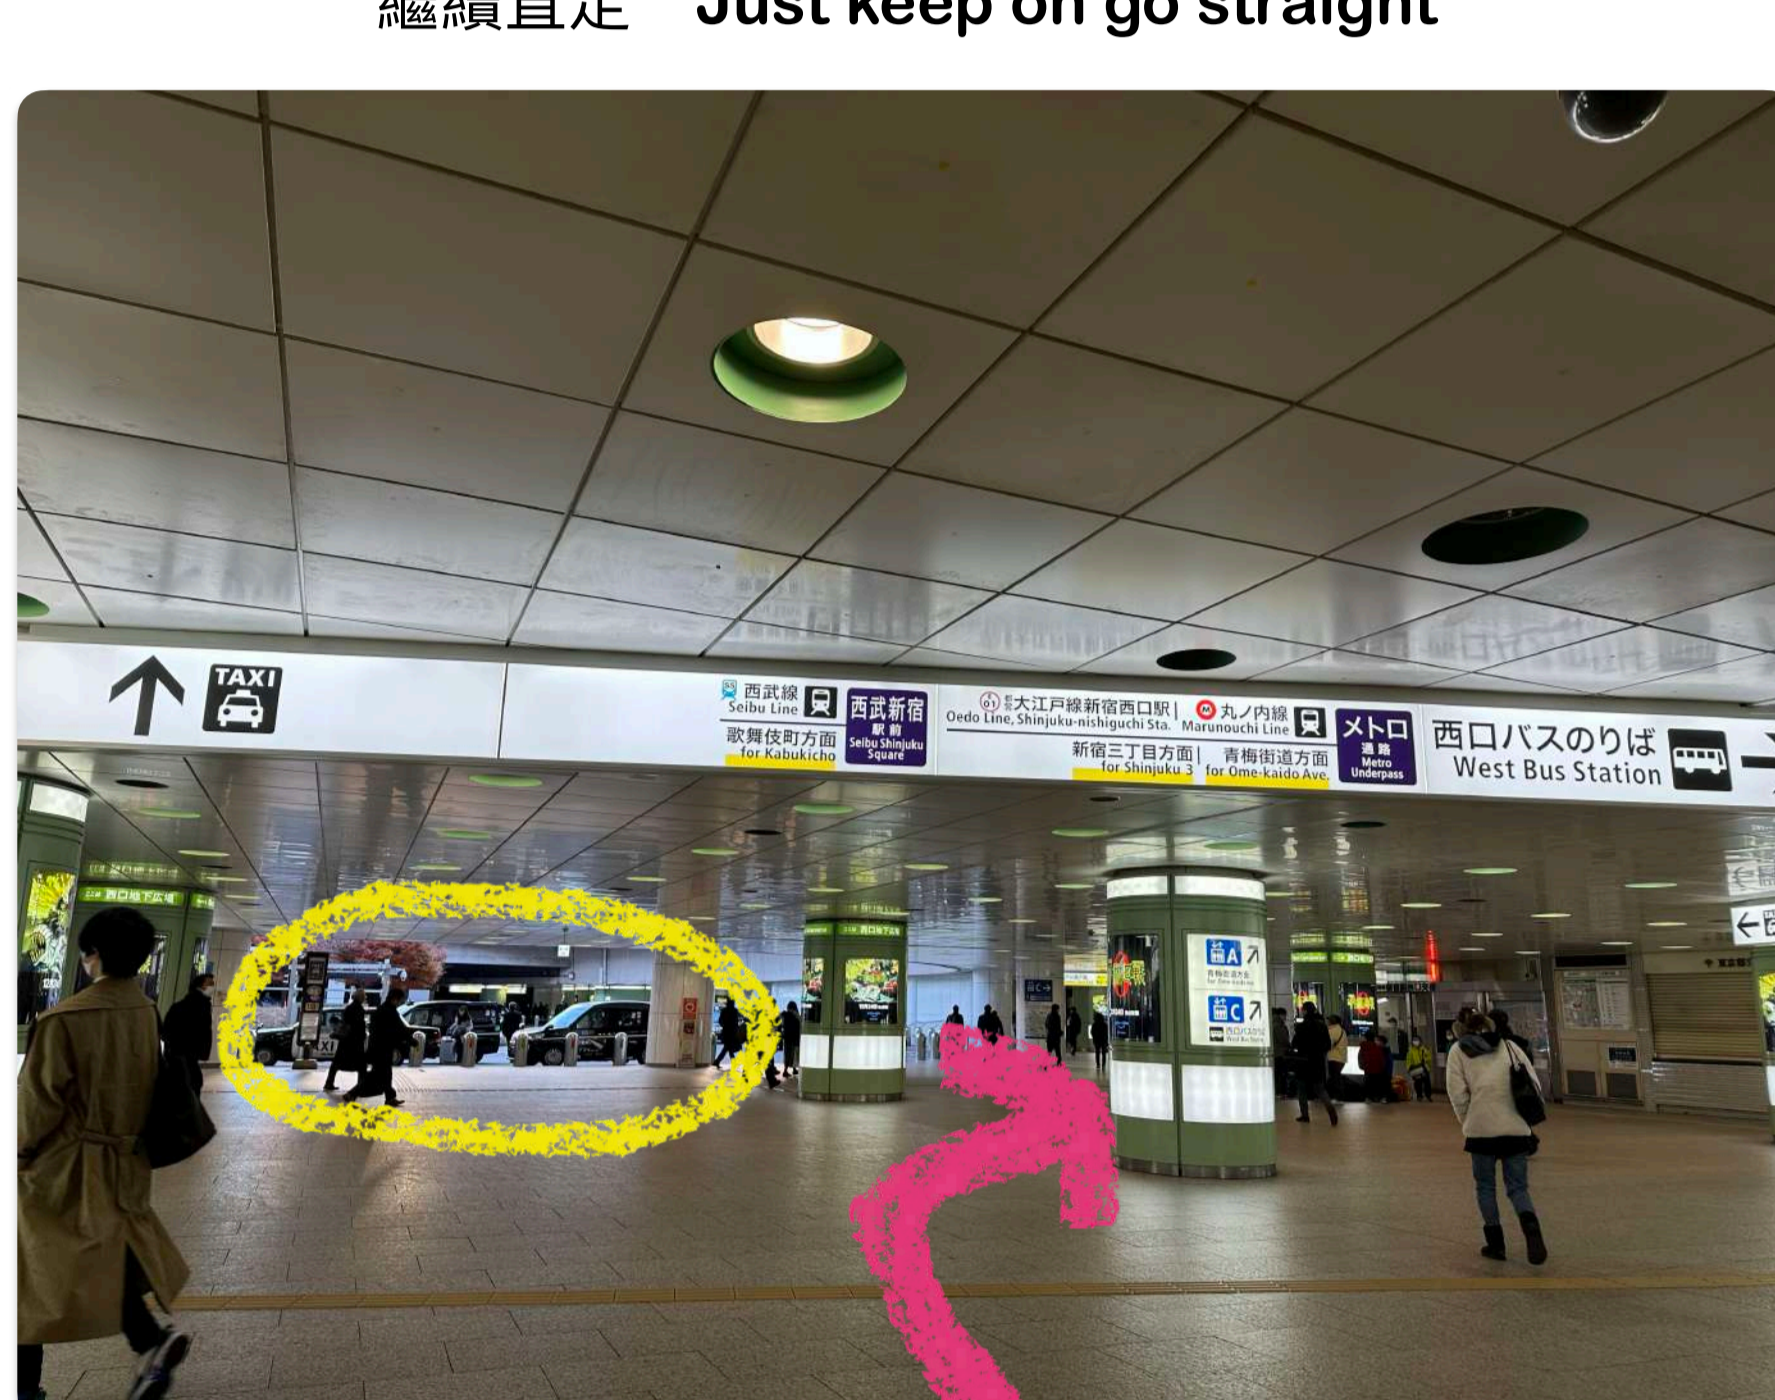

# 由JR新宿站西口 From JR Shinjuku West Gate

新宿站西口 Shinjuku Station West Gate

出閘後轉左直走  
After pass through the gate, turn left and go straight

繼續直走 Just keep on go straight

當你看到的士站的時候向右走  
When you see the taxi stand, walk to the right

看到警察局(交番)在你的右邊，向右走  
You will find the police station (KOBAN) on your right , keep on walk to the right

當你看到出口20指示牌，向前走  
When you see the sign of EXIT 20, go forward

看到第2個出口20指示牌後，直走到尾  
When you see the 2nd sign of EXIT 20, go straight till the end

轉右直走到尾  
Turn right walk till the end

當你看到出口20 新宿L Tower 走兩層樓梯上地面  
When you see the EXIT 20 Shinjuku L-Tower, up 2 stairs to the ground floor

當你看到三井住友銀行的標誌，就是集合地點了！  
When you see this sign, is already the MEETING place!