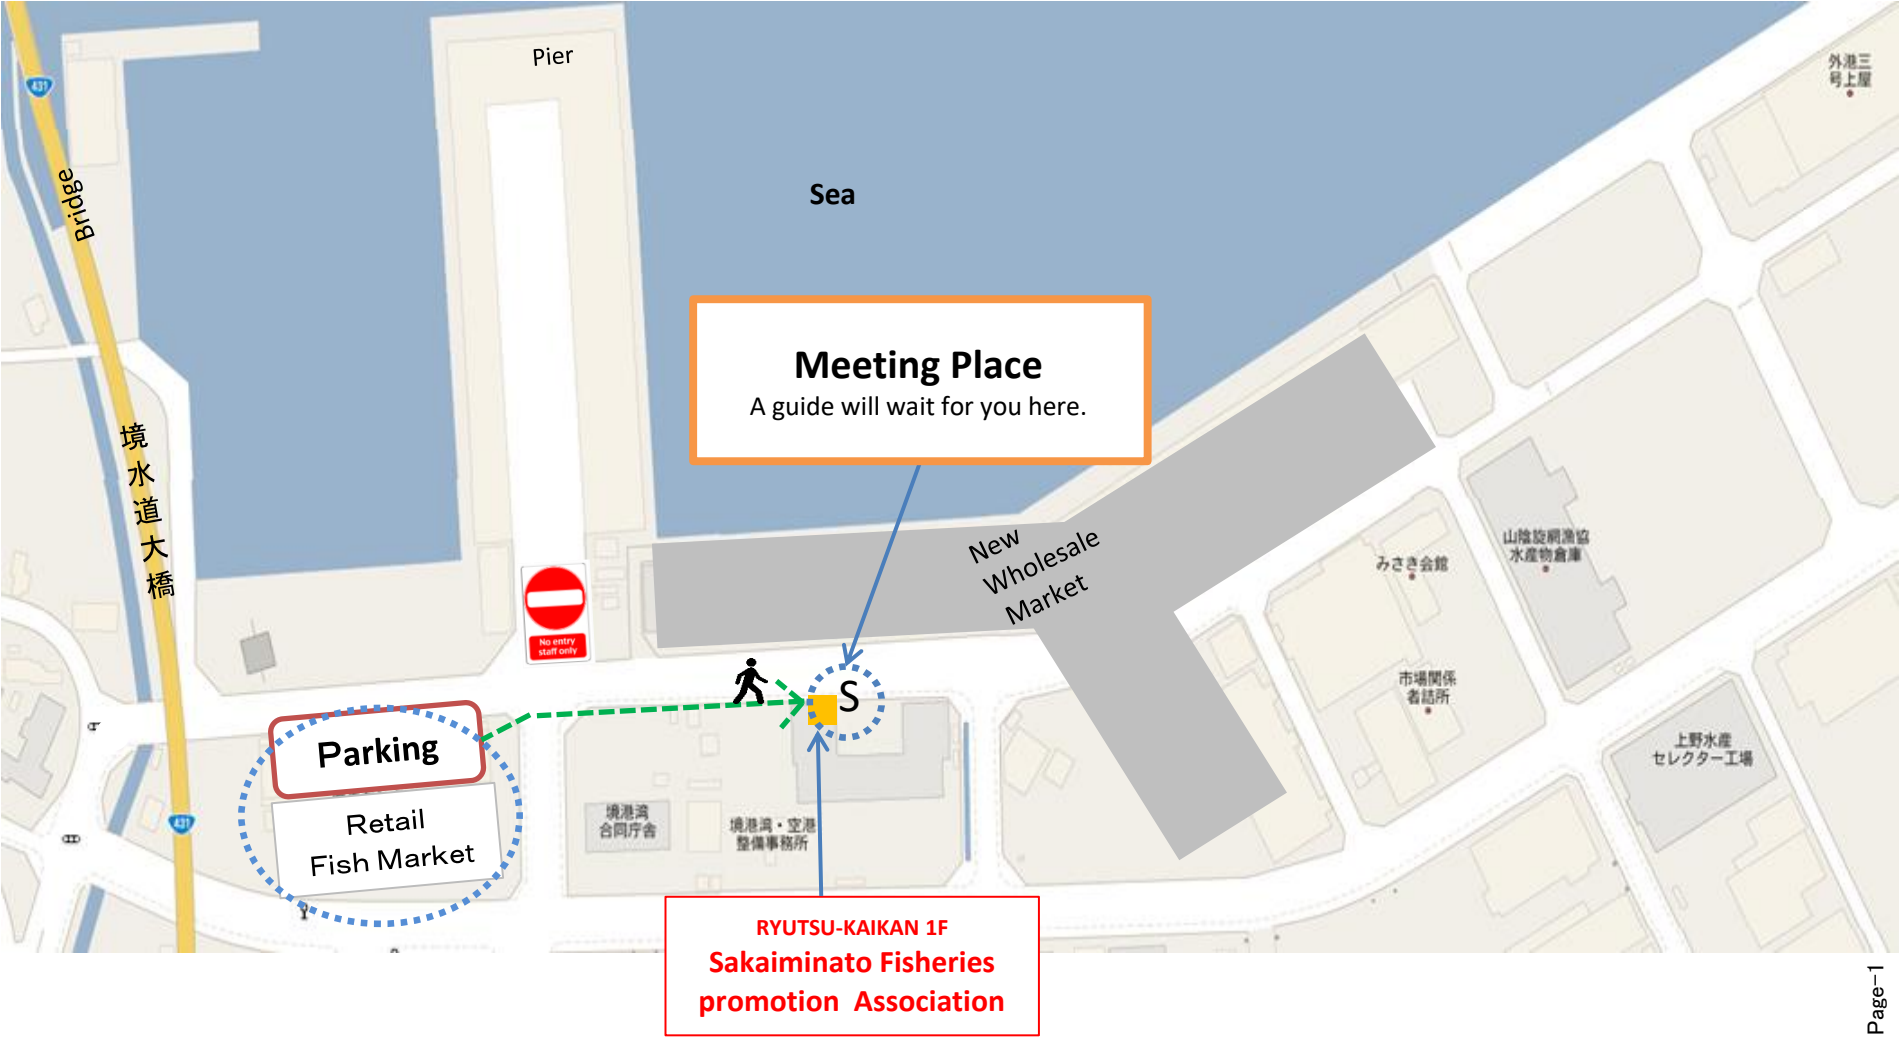

Sakai Fishing Port Tour Parking and Meeting Place

Sakaiminato Fishing Port Tour

Parking Information

↓ To Yonago City

--- Car
--- Walk

Please park your car at the RETAIL FISH MARKET(Direct Fish Sale Center).