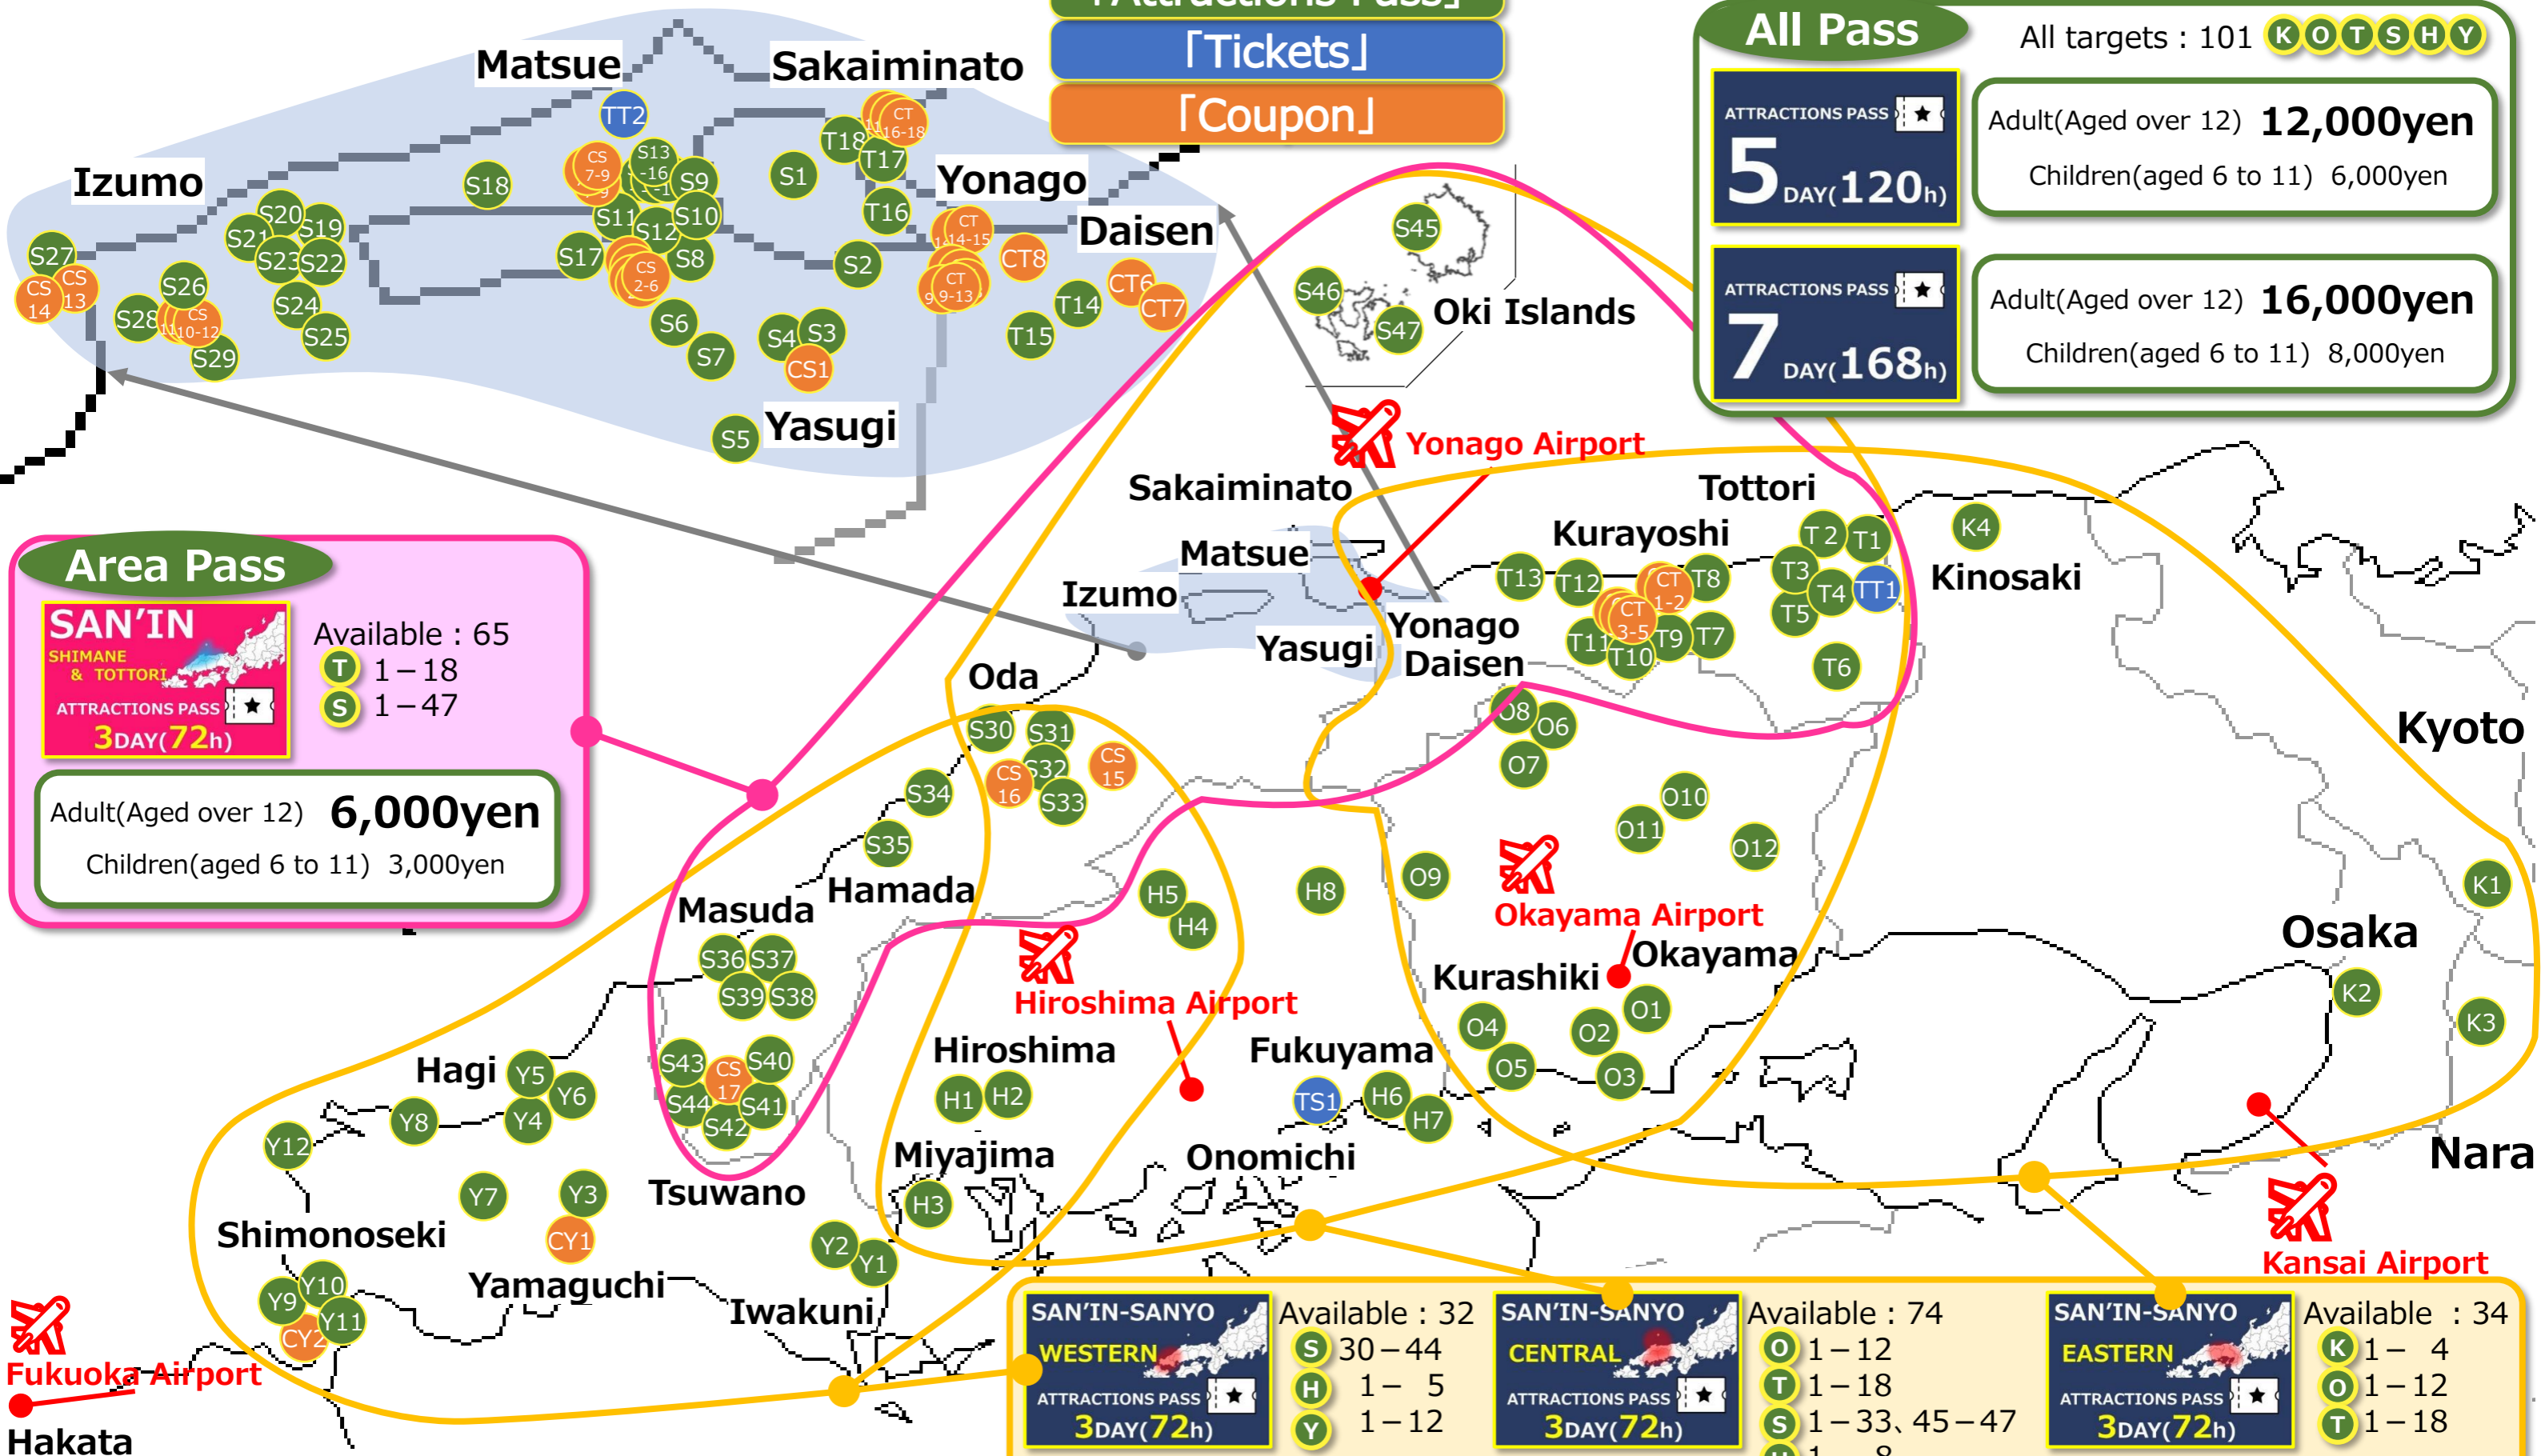

「Tickets」

TS	Sightseeing Ticket
1	Gurutto Round Setoda Tour Pass (2DAY)

TT	Transportation Ticket
1	Wakasa Railway One-Day Free Pass
2	"En-Musubi" PERFECT TICKET (3DAY)

「Coupon」

CS	Shimane Pref.	CT	Tottori Pref.
1	Chikuyo	1	Kurayoshi Eki-yoko Plaza
2	Japanese Traditional Restaurant "Matsue Waraku"	2	Kurayoshi Tourist Store Choseido
3	Saiundo Main Store	3	Kappo Kitatei Manyoshi
4	Nakamura Chaho	4	Akagawara Shop #1
5	Furyudo Main Store	5	Machiya Seisuan
6	Matsue New Urban Hotel	6	Daisen Horse-Riding Center
7	Meimei-an Tea House	7	Mori-no-Kuni Daisen Field Athletics
8	Matsue Kimono Rental Horikawa Komachi	8	Sweets Castle "Kotobuki-jo"
9	Matsue Horikawa Local Beer Hall	9	HOTEL HARVEST IN YONAGO
10	Goen Terrace	10	Restaurant Le Port
11	Izumo Zenzai Mochi	11	YAKINIKU-HORUMON DANDAN
12	Seasonal Dishes Kingu	12	Vegetarian and vegan restaurant "Hibi-No-Kate"
13	Restaurant Kakitani	13	PIZZERIA PENTOLA mamma
14	Tatsuzawa Misaki Café	14	Dining & Surf Bar Kirra Point
15	Iwami Winery	15	DAISEN KUROUSHI DOKORO KYOSHOTEI
16	Omori Tourist Information Center	16	RESTAURANT YUMIGAHAMA (TAIRYOU-ICHIBA NAKAURA)
17	Saranoki Shointei	17	YOKAI MANJYU SOHONTEN
		18	CHIYOMUSUBI SAKE BREWERY OKASORA HONTEN
		CY Yamaguchi Pref.	
		1	Choshuen
		2	Fukunoseki Seafood Market Kamon Wharf

Area Pass Adult(Aged over 12) **6,000yen** Children(aged 6 to 11) 3,000yen

SAN'IN-SANYO WESTERN Available : 32
S 30-44
H 1-5
Y 1-12
ATTRACTIONS PASS **3DAY(72h)**

SAN'IN-SANYO CENTRAL Available : 74
O 1-12
T 1-18
S 1-33, 45-47
H 1-8
ATTRACTIONS PASS **3DAY(72h)**

SAN'IN-SANYO EASTERN Available : 34
K 1-4
O 1-12
T 1-18
ATTRACTIONS PASS **3DAY(72h)**

ATTRACTIONS PASS For JR-WEST RAIL PASS **3 DAY (72h)**

ATTRACTIONS PASS For JR-WEST RAIL PASS **5 DAY (120h)**

A great value "Attractions pass" that comes with the JR-WEST RAIL PASS is also on sale (3days, 5days)