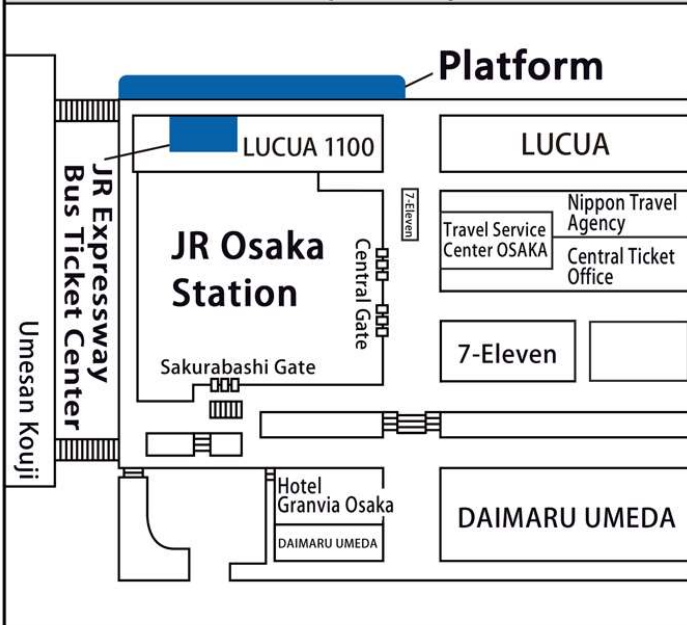

# Osaka Station JR Expressway Bus Terminal

JR Osaka Station NORTH GATE BUILDING 1st floor  
Nearest gate: JR Osaka Station Central gate

1) After exiting the Central Ticket Gate of JR Osaka Station, go straight toward the Central North Exit (1st Floor).

2) After going out, you can see the electronic display of JR Expressway Bus departure information. Confirm the departure information and go to the platform.

3) Turn left and go straight to the JR Expressway Bus Ticket Center.

4) Keep going.

5) On the left side of platform 1 is the JR Expressway Bus Ticket Center.